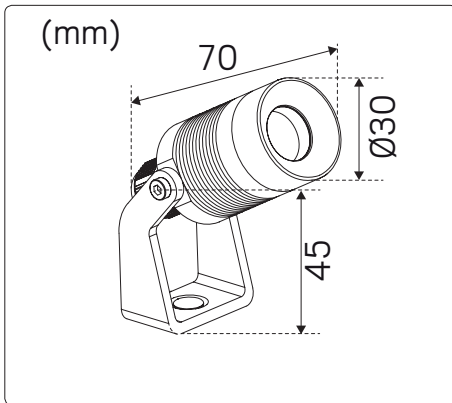

Spotlight Garden Kit

hidealite

E-nr	Snro	El.nr	GTIN	Name	LED color	Color	Unit effect
77 640 33	45 234 42	31 060 30	7392971130149	Spotlight Garden Kit	3000K	Stainless steel	2.5W
77 640 32	45 234 41	31 060 29	7392971130132	Spotlight Garden	3000K	Stainless steel	1W

E-nr	Snro	El.nr	GTIN	Name	Effect	Numbers of LED
52 812 29	40 113 44	66 210 79	7392971120089	Trafo Decklight	12V/DC 6Va	Min 1pcs - Max 6pcs 1W LED

For explanation of symbols see www.hidealite.se

SAFETY INSTRUCTIONS