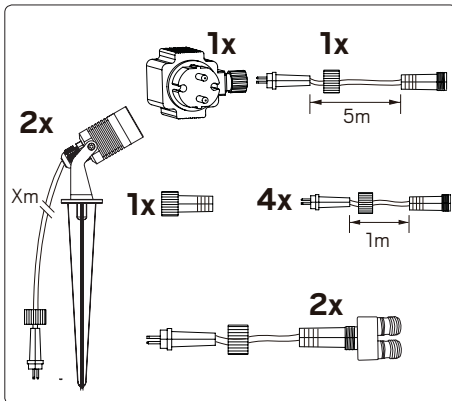

Spotlight Garden Kit

hidealite

E-nr	Snro	El.nr	GTIN	Name	LED color	Color	Unit effect
77 640 33	45 234 42	31 060 30	7392971130149	Spotlight Garden Kit	3000K	Stainless steel	2.5W
77 640 32	45 234 41	31 060 29	7392971130132	Spotlight Garden	3000K	Stainless steel	1W

E-nr	Snro	El.nr	GTIN	Name	Effect	Numbers of LED
52 812 29	40 113 44	66 210 79	7392971120089	Trafo Decklight	12V/DC 6Va	Min 1pcs - Max 6pcs 1W LED

For explanation of symbols see www.hidealite.se

SAFETY INSTRUCTIONS